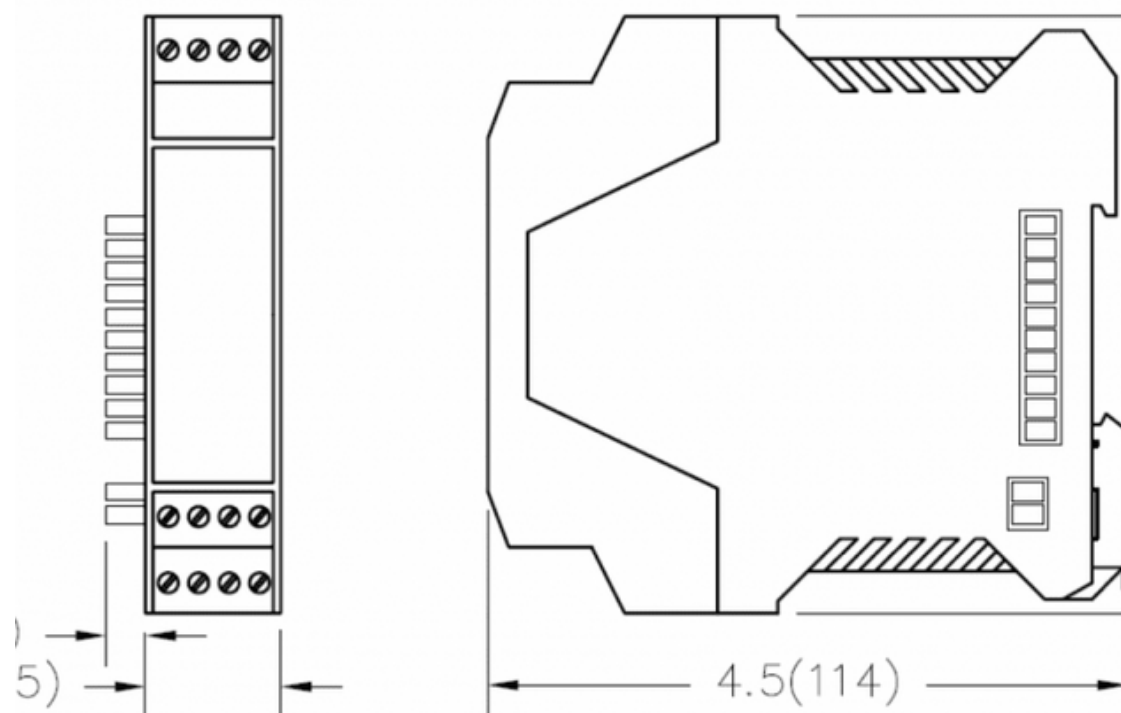

2E36 1300nm single-mode

Optical interface modules (OIM) are connected to electrical interface modules (EIM) to transmit information between drop locations. OIMs can be used in various network topologies to create point to point, daisy chain, self-healing ring, and single or dual-channel network topologies. A maximum combination of five optical or electrical modules may be connected together in one modem stack. Intermodule communications and operating power are achieved through the integrated module backplane connections. The basic modem configuration consists of a power supply module (PSM), EIM and an OIM.

Technical specification

Feature	Description
Optical wavelength	1300nm
Optical mode	Single-mode
Communications data rate	9.6K to 12M band
Optical port connection	ST compatible
Optical dynamic range	10dB into 9/125µm
Diagnostic output	4-20mA (2D36 only)
Accessory	Power supply 2A06, 2A16, 2A08, 2A18
Instruction manual	Shipped with product or available on request