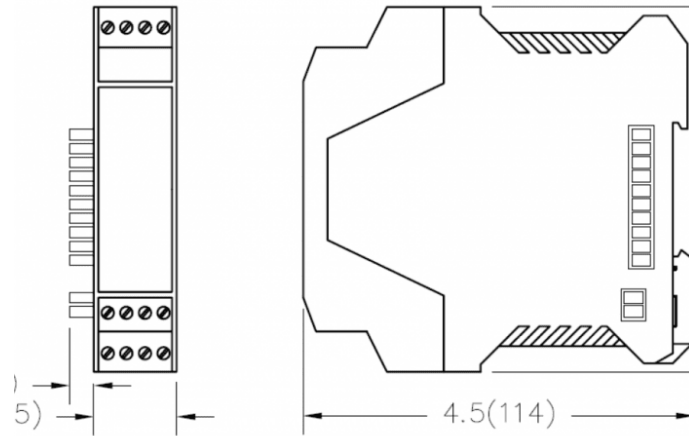

ULTRA

Ultra Energy
www.ultraelectronicsenergy.com

Phone: (512) 434-2800
Email: CustomerCare@ultra-nspi.com

Product Data Sheet MX010-OP2

Specifications

| NAME | DESCRIPTION |
|-----------------|-------------|
| I/O Module Type | 0-10Vdc Out |
| Channels | 2 |