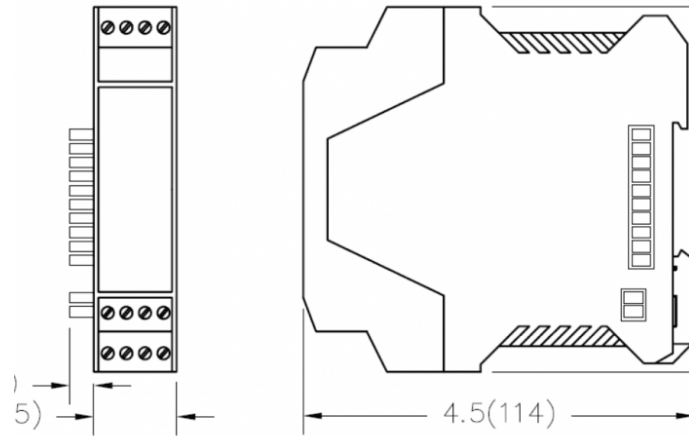

ULTRA

Ultra Energy
www.ultraelectronicsenergy.com

Phone: (512) 434-2800
Email: CustomerCare@ultra-nspi.com

Product Data Sheet MX420-IP4

Specifications

NAME	DESCRIPTION
I/O Module Type	4-20mA In
Channels	4

Accessories

Base Units

MXB-MM2, MXB-SM15, MXB-SM40, MXB-SM80, MXBMN