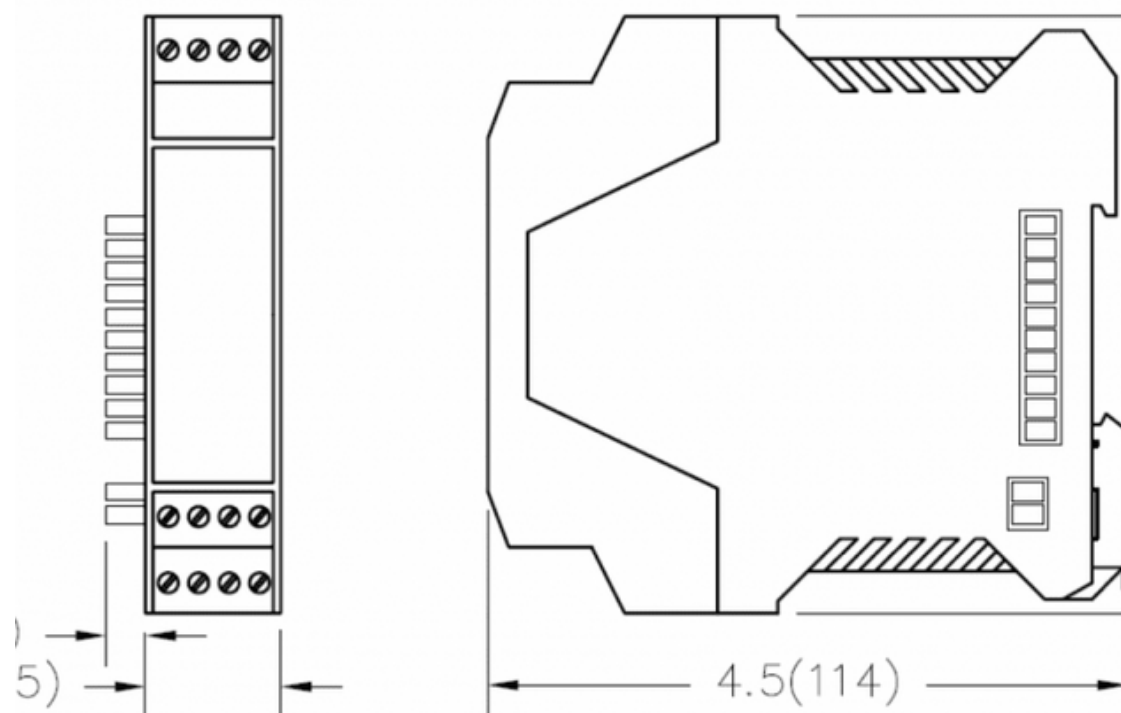

2E06 850nm multi-mode

Optical interface modules (OIM) are connected to electrical interface modules (EIM) to transmit information between drop locations. OIMs can be used in various network topologies to create point to point, daisy chain, self-healing ring, and single or dual-channel network topologies. A maximum combination of five optical or electrical modules may be connected together in one modem stack. Intermodule communications and operating power are achieved through the integrated module backplane connections. The basic modem configuration consists of a power supply module (PSM), EIM and an OIM.

Technical specification

Feature	Description
Optical wavelength	850nm
Optical mode	Multi-mode
Communications data rate	9.6K to 12M band
Optical port connection	SMA compatible
Optical dynamic range	21db into 200/230µm
Diagnostic output	4-20mA (2D06 only)
Accessory	Power supply: 2A06, 2A16, 2A08, 2A18
Installation instructions	Shipped with product or available on request