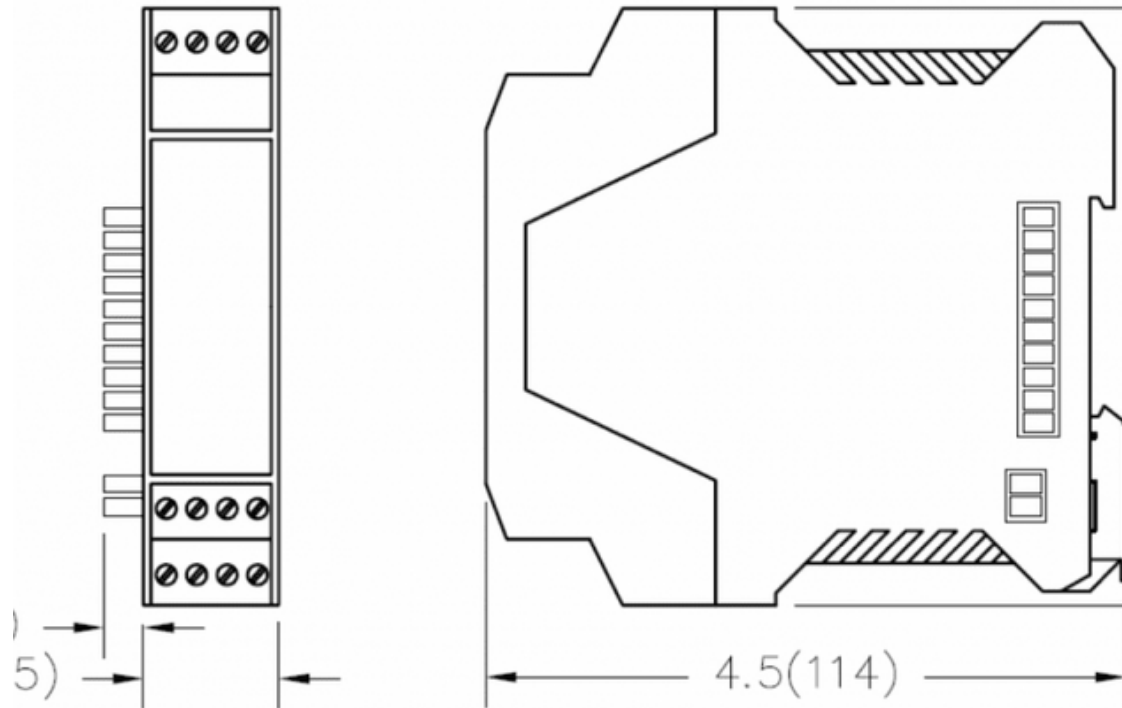

## MX420-OP4

Feature	Description
I/O module type	4-20mA Out
Channels	4
Base units	MXB-MM2, MXB-SM15, MXB-SM40, MXB-SM80, MXBMN