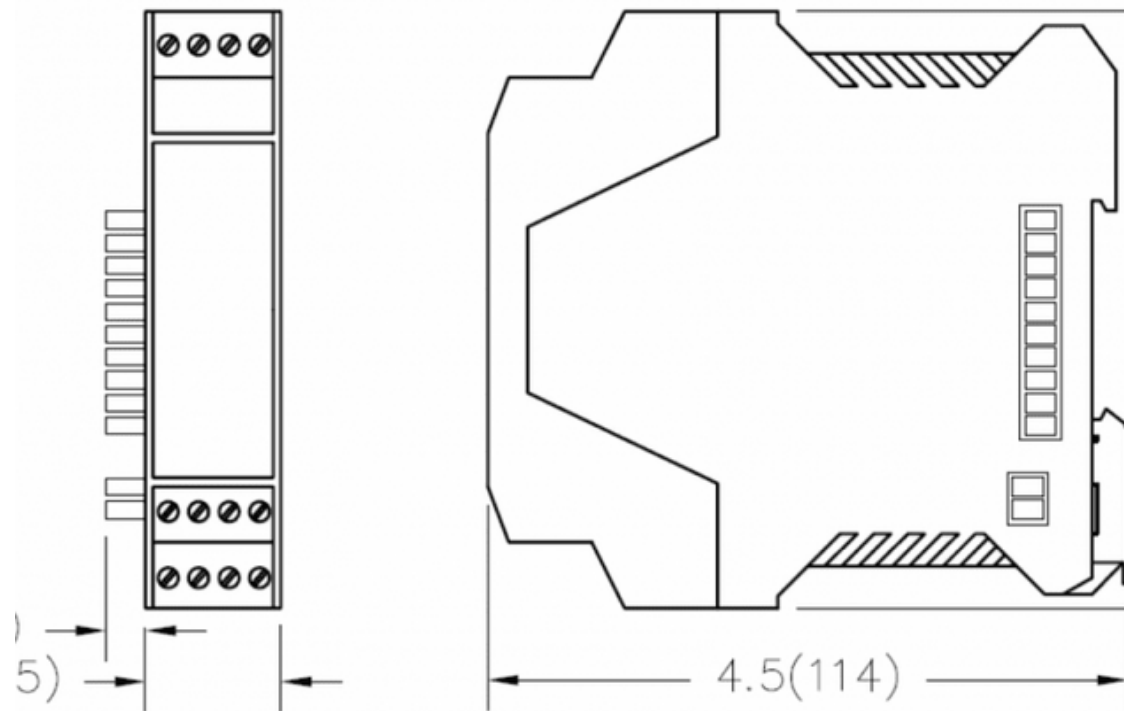

2E07 850nm multi-mode optical interface module

Optical interface modules (OIM) are connected to electrical interface modules (EIM) to transmit information between drop locations. OIMs can be used in various network topologies to create point to point, daisy chain, self-healing ring, and single or dual-channel network topologies. A maximum combination of five optical or electrical modules may be connected together in one modem stack. Intermodule communications and operating power are achieved through the integrated module backplane connections. The basic modem configuration consists of a power supply module (PSM), EIM and an OIM.

Technical specification

Feature	Description
Optical wavelength	850nm
Optical mode	Multi-mode
Communications data rate	9.6K to 12M band
Optical port connection	ST compatible
Optical dynamic range	21db into 200/230µm, 12dB into 62.5/125µm, 9dB into 50/125µm
Diagnostic output 4-20mA	2D07 only
Accessory	Power supply 2A06, 2A16, 2A08, 2A18
Instruction manual	Shipped with product or available on request