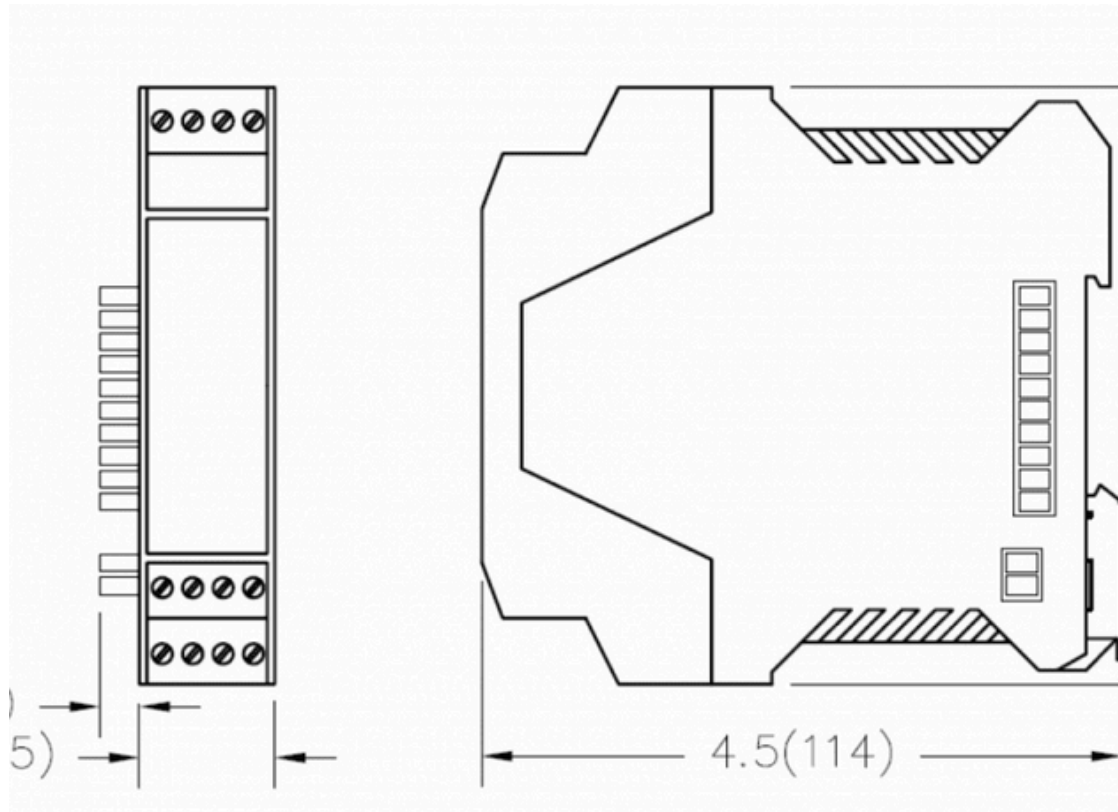

MXRS-4

Feature	Description
I/O module	RS232/485
Channels	4
Accessories	Base units: MXB-MM2, MXB-SM15, MXB-SM40, MXB-SM80

About Ultra Energy

Organizations working with nuclear and industrial technologies must deliver reliable production at the same time as safeguarding people, the environment and infrastructure. We develop and manufacture measurement and control solutions that give our customers complete, long-term control over systems operating in harsh environments, helping them operate safely and increasing the value derived from their investments over their total lifespan.