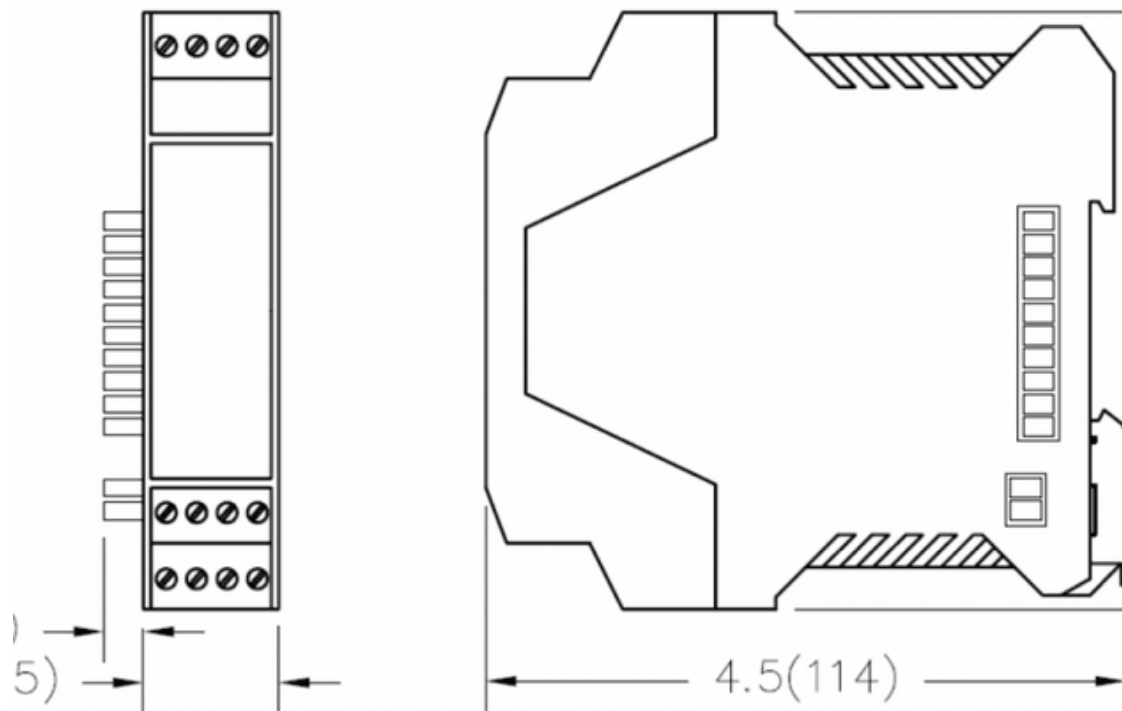

2E46 1300nm single-mode

Optical interface modules (OIM) are connected to electrical interface modules (EIM) to transmit information between drop locations. OIMs can be used in various network topologies to create point to point, daisy chain, self-healing ring, and single or dual-channel network topologies. A maximum combination of five optical or electrical modules may be connected together in one modem stack. Intermodule communications and operating power are achieved through the integrated module backplane connections. The basic modem configuration consists of a power supply module (PSM), EIM and an OIM.

Technical specification

Feature	Description
Optical wavelength	1300nm
Optical mode	Single-mode
Communications data rate	9.6K to 12M band
Optical port connection	ST compatible
Optical dynamic range	16dB into 9/125µm
Diagnostic output	4-20mA (2D46 only)
Accessory	Power supply 2A06, 2A16, 2A08, 2A18
Instruction manual	Shipped with product or available on request