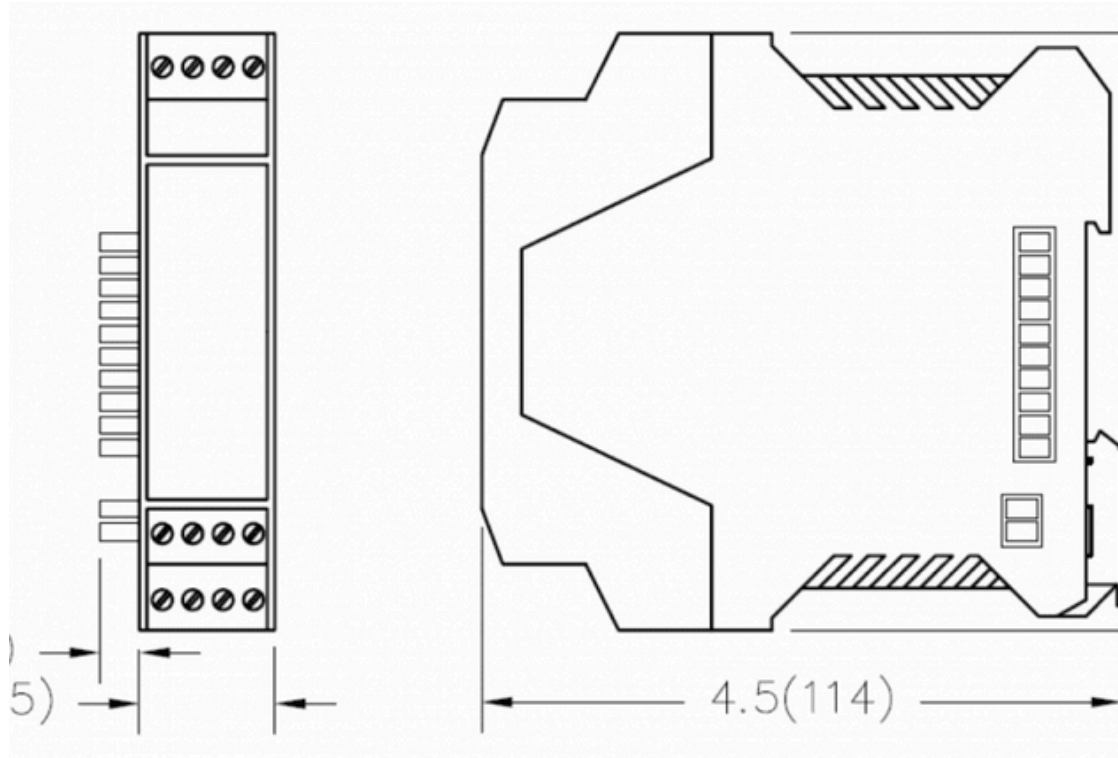

2D10 850nm multi-mode diagnostic output

Overview

Optical interface modules (OIM) are connected to electrical interface modules (EIM) to transmit information between drop locations. OIMs can be used in various network topologies to create point to point, daisy chain, self-healing ring, and single or dual-channel network topologies. A maximum combination of five optical or electrical modules may be connected together in one modem stack. Intermodule communications and operating power are achieved through the integrated module backplane connections. The basic modem configuration consists of a power supply module (PSM), EIM and an OIM.

Technical specification

Feature	Description
Optical wavelength	1300nm
Optical mode	Single mode
Communications data rate	9.6K to 12M band
Optical port connection	ST compatible
Optical dynamic range	10db into 9/125µm
Diagnostic output	4-20mA
Accessory	Power supply 2A06, 2A16, 2A08, 2A18
Instruction manual	Shipped with product or available on request