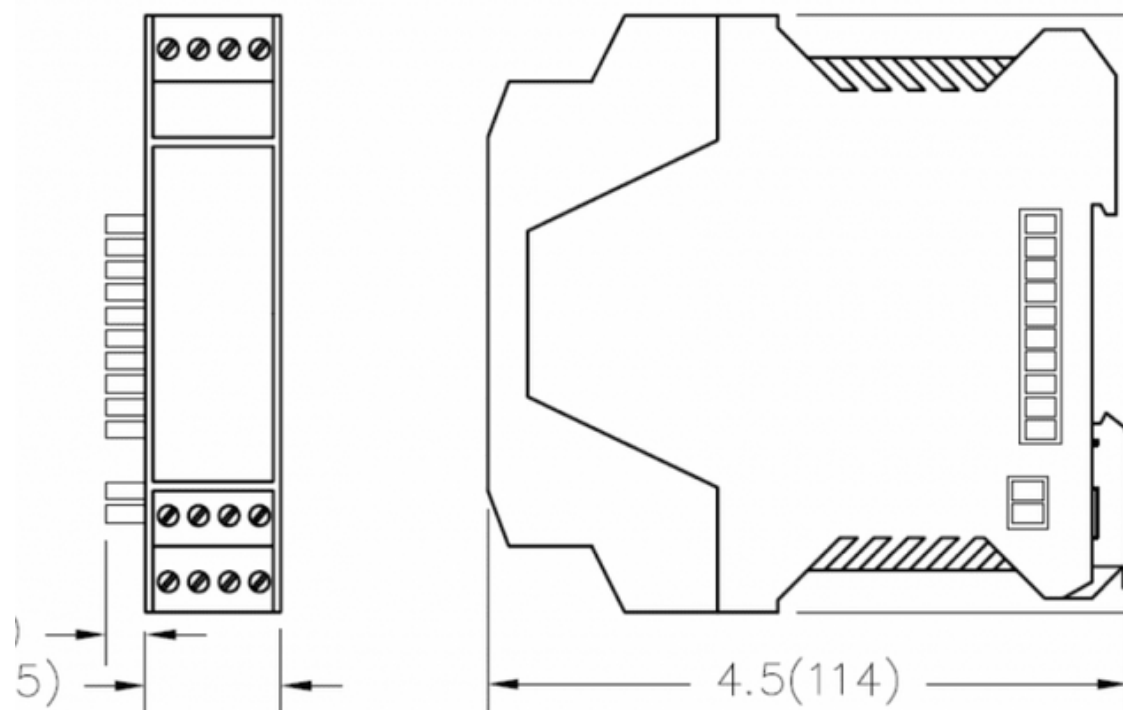

2D06 850nm multi-mode diagnostic output (NCNR)

Optical interface modules (OIM) are connected to electrical interface modules (EIM) to transmit information between drop locations. OIMs can be used in various network topologies to create point to point, daisy chain, self-healing ring, and single or dual-channel network topologies. A maximum combination of five optical or electrical modules may be connected together in one modem stack. Intermodule communications and operating power are achieved through the integrated module backplane connections. The basic modem configuration consists of a power supply module (PSM), EIM and an OIM.

Technical specification

Feature	Description
Optical wavelength	850nm
Optical mode	Multi-mode
Communications data rate	9.6K to 12M band
Optical port connection	ST compatible
Optical dynamic range	21db into 200/230µm, 12dB into 62.5/125µm, 9dB into 50/125µm
Diagnostic output	4-20mA
Accessory	Power supply 2A06, 2A16, 2A08, 2A18
Instruction manual	Shipped with product or available on request