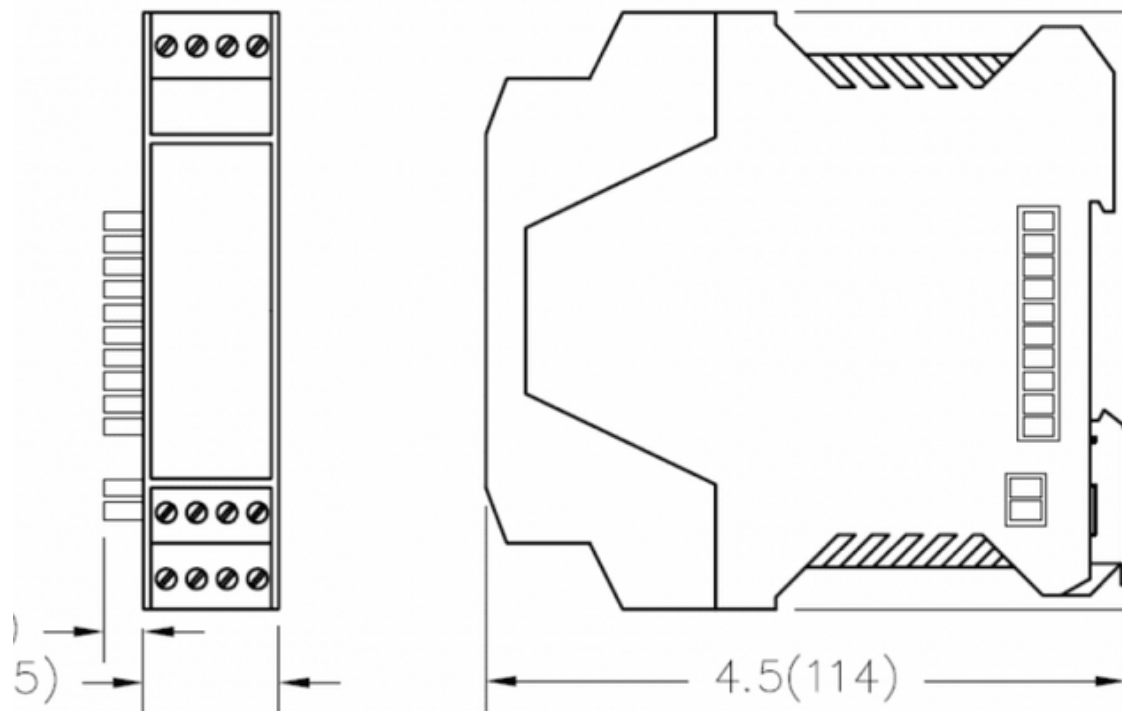

2E09 1300nm multi-mode

Optical interface modules (OIM) are connected to electrical interface modules (EIM) to transmit information between drop locations. OIMs can be used in various network topologies to create point to point, daisy chain, self-healing ring, and single or dual-channel network topologies. A maximum combination of five optical or electrical modules may be connected together in one modem stack. Intermodule communications and operating power are achieved through the integrated module backplane connections. The basic modem configuration consists of a power supply module (PSM), EIM and an OIM.

Technical specification

Feature	Description
Optical wavelength	1300nm
Optical mode	Multi-mode
Communications data rate	9.6K to 12M band
Optical port connection	ST compatible
Optical dynamic range	12dB into 62.5/125µm, 9dB into 50/125µm
Diagnostic output	4-20mA (2D09 only)
Accessory	Power supply 2A06, 2A16, 2A08, 2A18
Instruction manual	Shipped with product or available on request