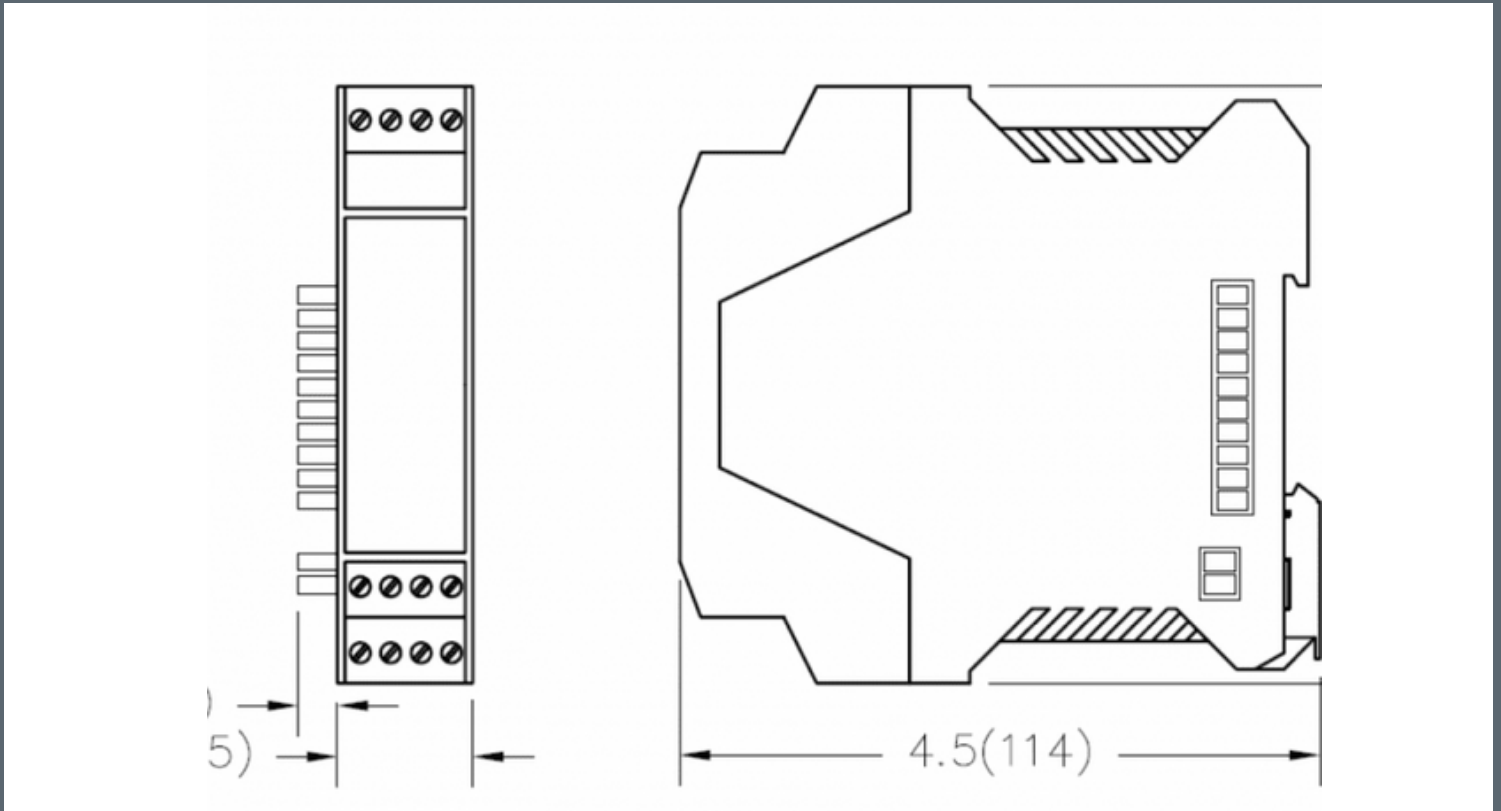

MXCC-OP4 contact closure out (Form-C relay)

Feature	Description
I/O module	Contact closure out (Form-C relay)
Channels	4
Accessories	Base units: MXB-MM2, MXB-SM15, MXB-SM40, MXB-SM80, MXBMN

About Ultra Energy