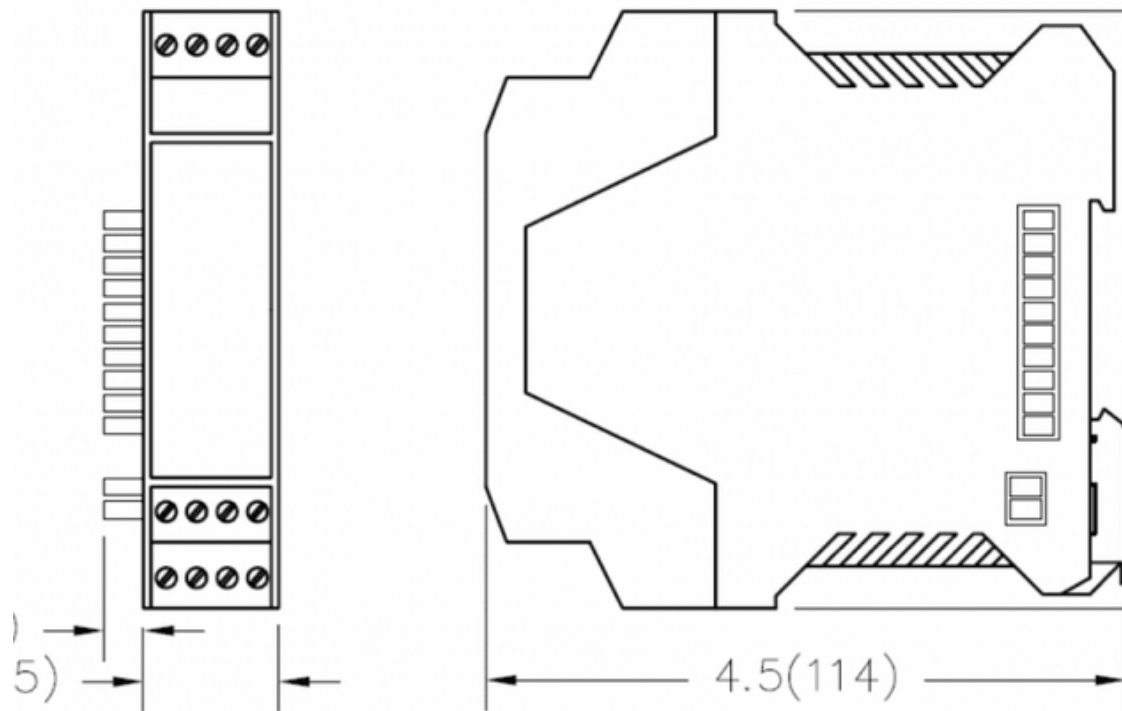

# 2D46 1300nm single-mode diagnostic output

Optical interface modules (OIM) are connected to electrical interface modules (EIM) to transmit information between drop locations. OIMs can be used in various network topologies to create point to point, daisy chain, self-healing ring, and single or dual-channel network topologies. A maximum combination of five optical or electrical modules may be connected together in one modem stack. Intermodule communications and operating power are achieved through the integrated module backplane connections. The basic modem configuration consists of a power supply module (PSM), EIM and an OIM.

# Technical specification

Feature	Description
Optical wavelength	1300nm
Optical mode	Single-mode
Communications data rate	9.6K to 12M band
Optical port connection	ST compatible
Optical dynamic range	16dB into 9/125µm
Diagnostic output	4-20mA
Accessory	Power supply 2A06, 2A16, 2A08, 2A18
Instruction manual	Shipped with product or available on request