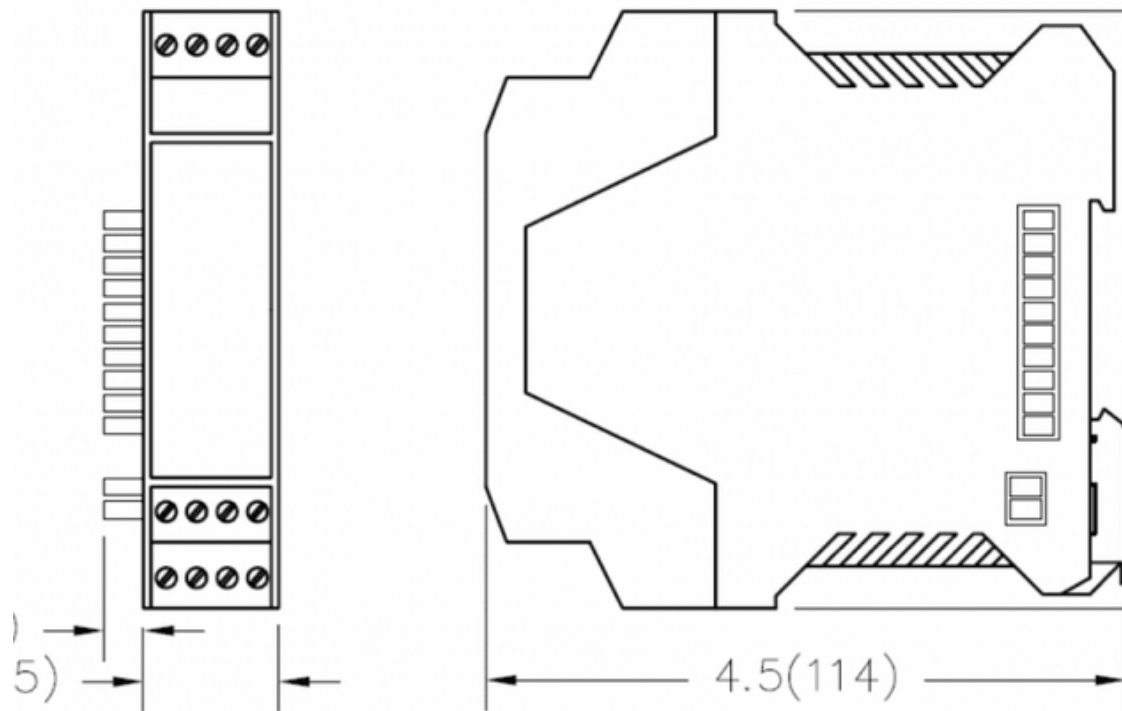

2D06 850nm multi-mode diagnostic output (NCNR)

Optical interface modules (OIM) are connected to electrical interface modules (EIM) to transmit information between drop locations. OIMs can be used in various network topologies to create point to point, daisy chain, self-healing ring, and single or dual-channel network topologies. A maximum combination of five optical or electrical modules may be connected together in one modem stack. Intermodule communications and operating power are achieved through the integrated module backplane connections. The basic modem configuration consists of a power supply module (PSM), EIM and an OIM.

Technical specification

Feature	Description
Optical wavelength	850nm
Optical mode	Multi-mode
Communications data rate	9.6K to 12M band
Optical port connection	SMA compatible
Optical dynamic range	21db into 200/230µm
Diagnostic output	4-20mA
Accessory	Power supply 2A06, 2A16, 2A08, 2A18
Instruction manual	Shipped with product or available on request